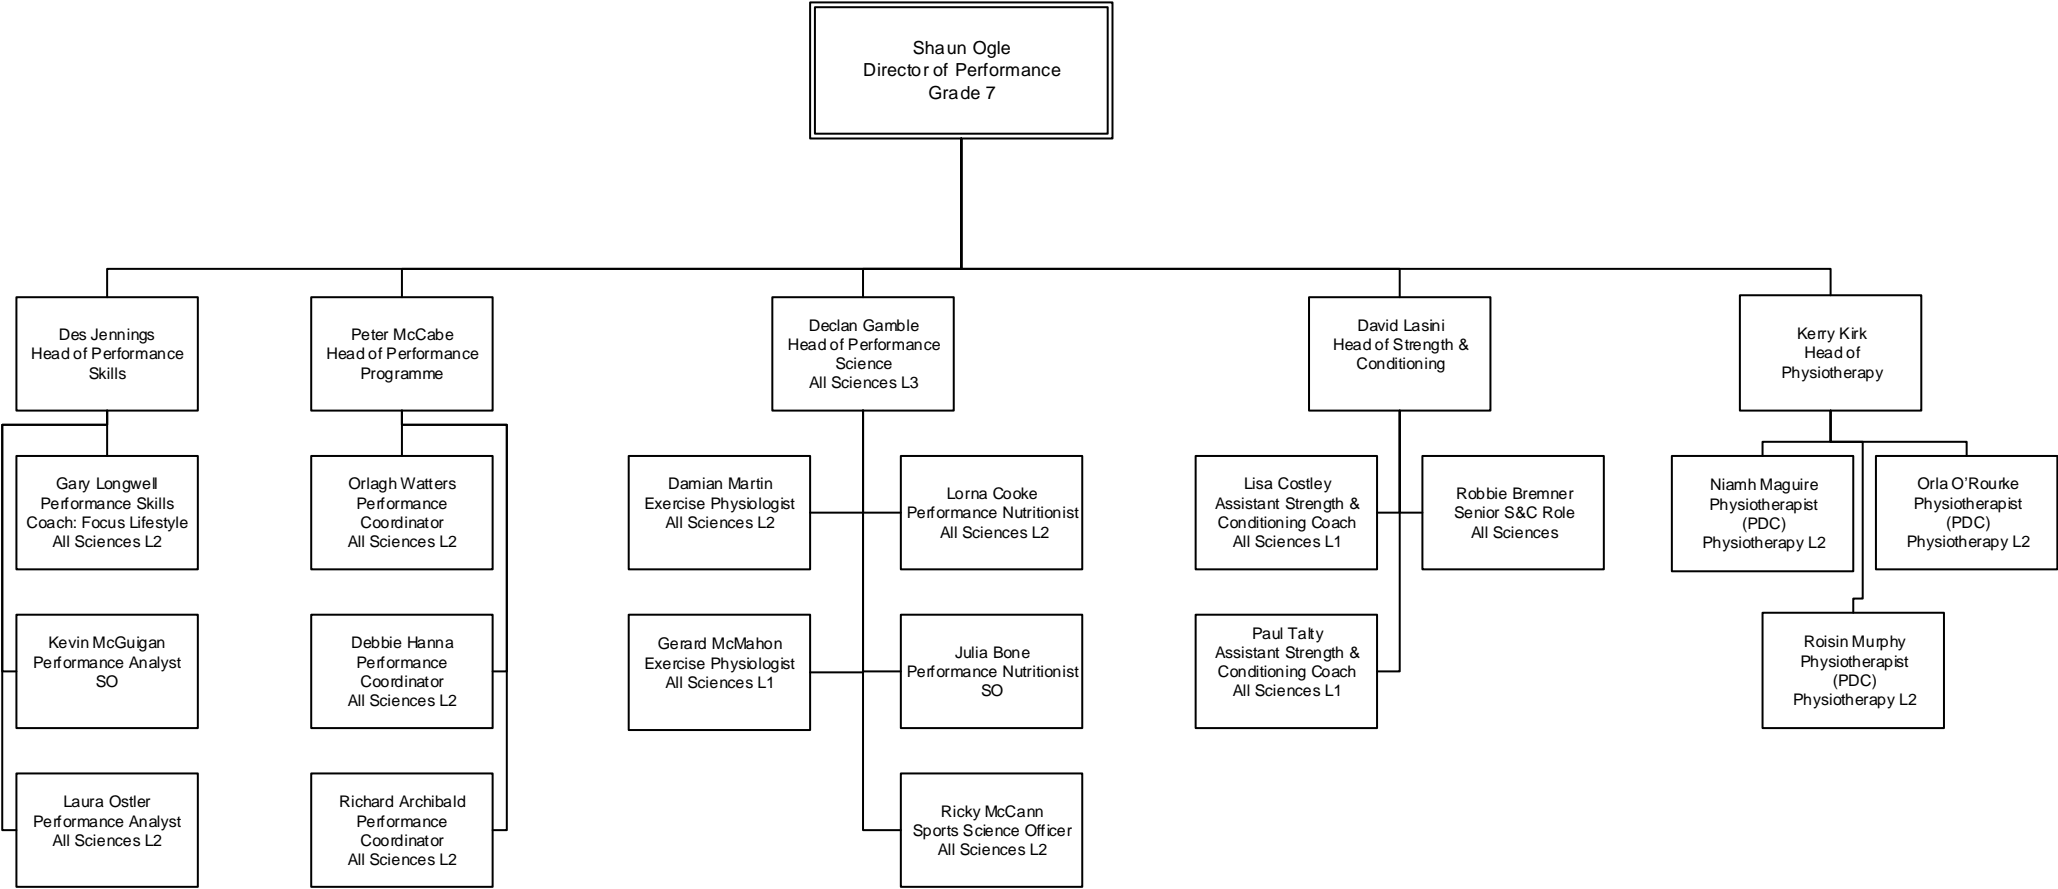

Sport Northern Ireland Structure

Finance & Governance & Human Resources

Participation & Facilities

Performance

Sports Northern Ireland Sports Institute

Tollymore National Outdoor Centre