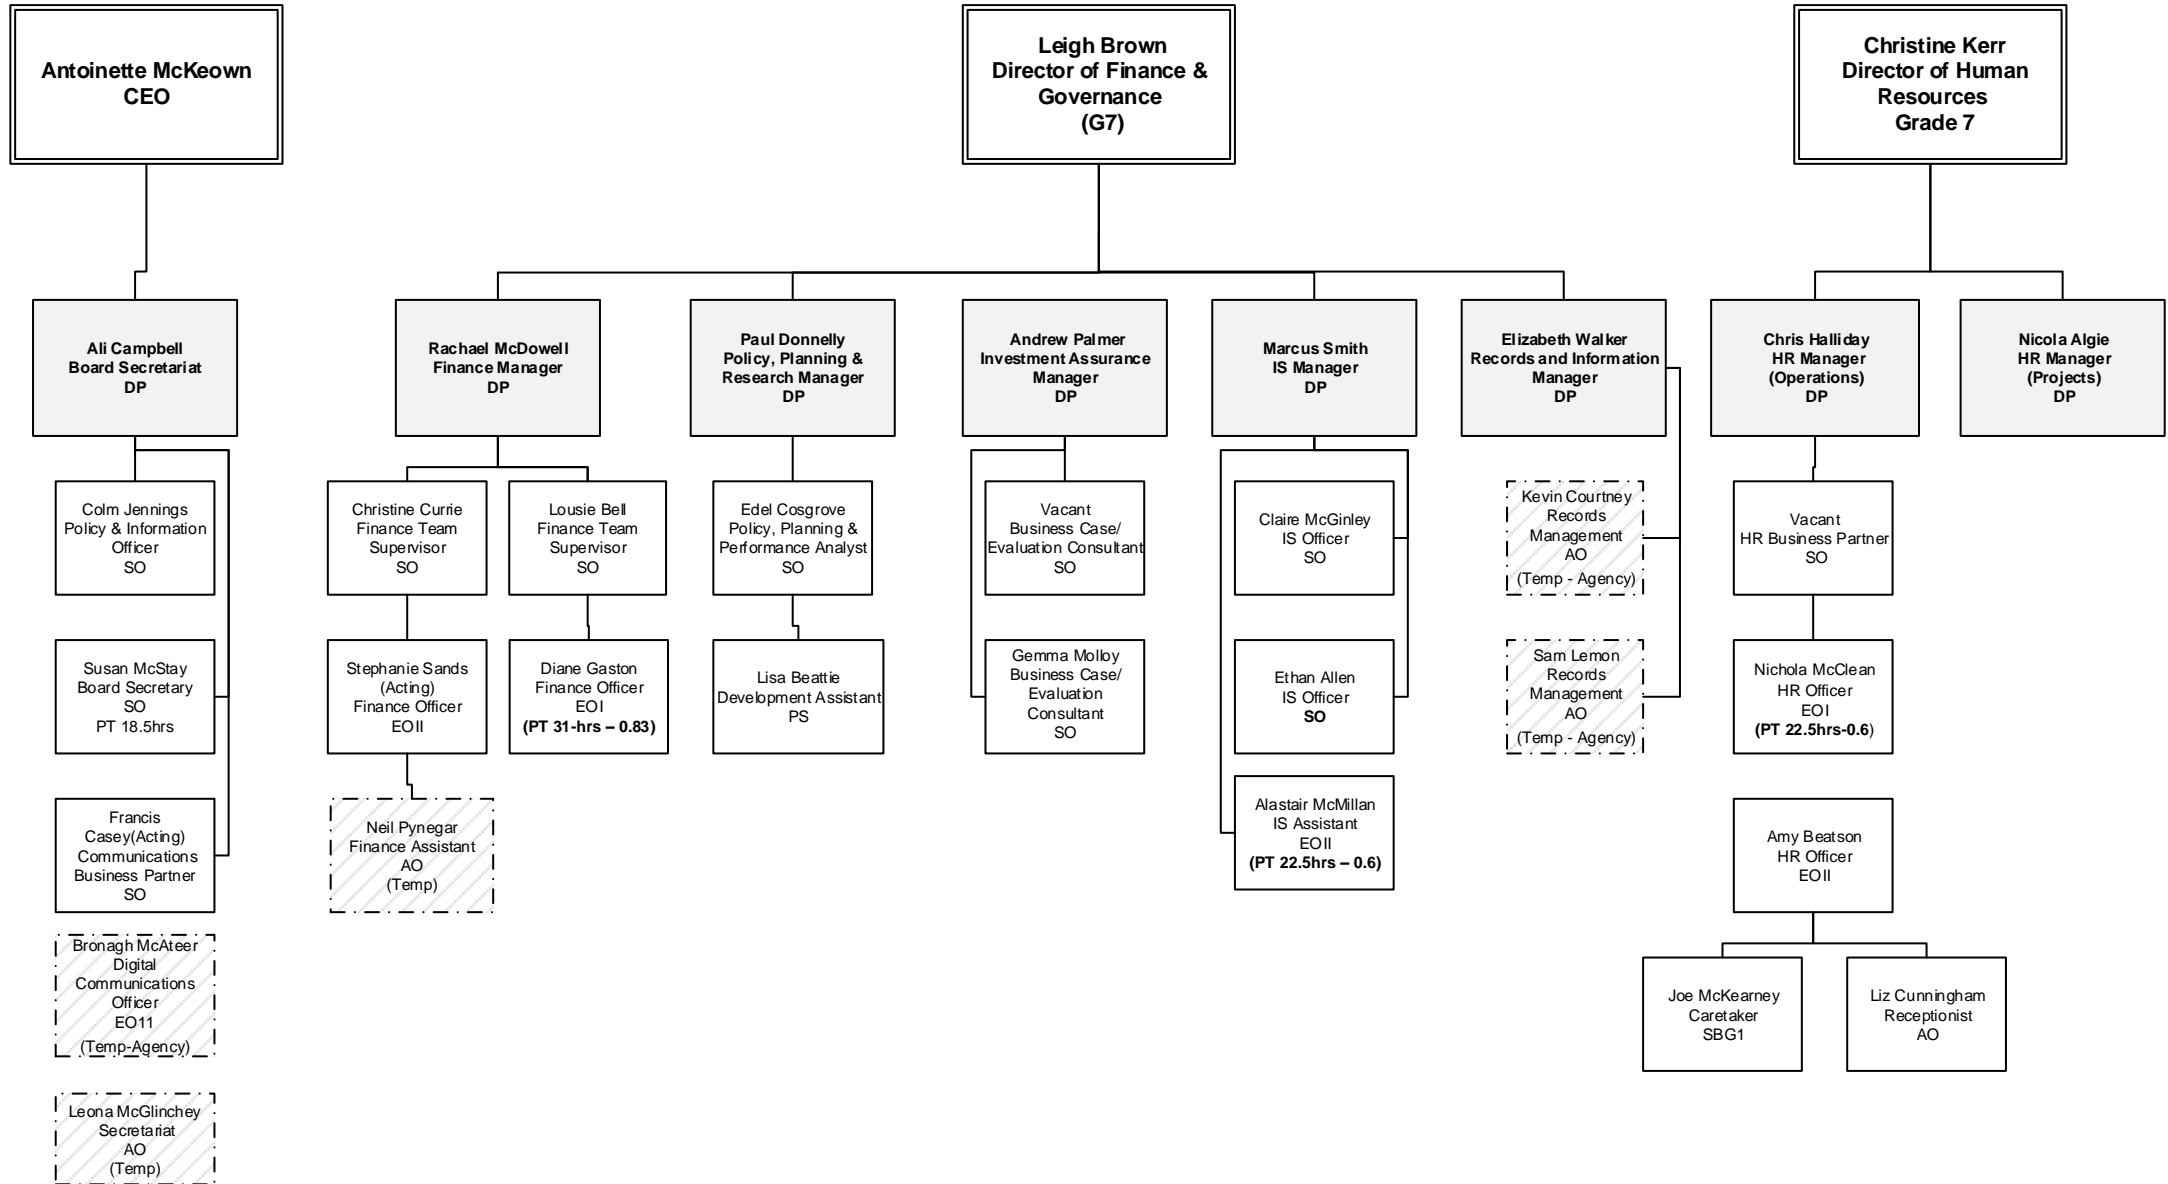

Sport Northern Ireland Structure

Finance & Governance & Human Resources

Participation & Facilities

Performance

Sports Northern Ireland Sports Institute

Tollymore National Outdoor Centre