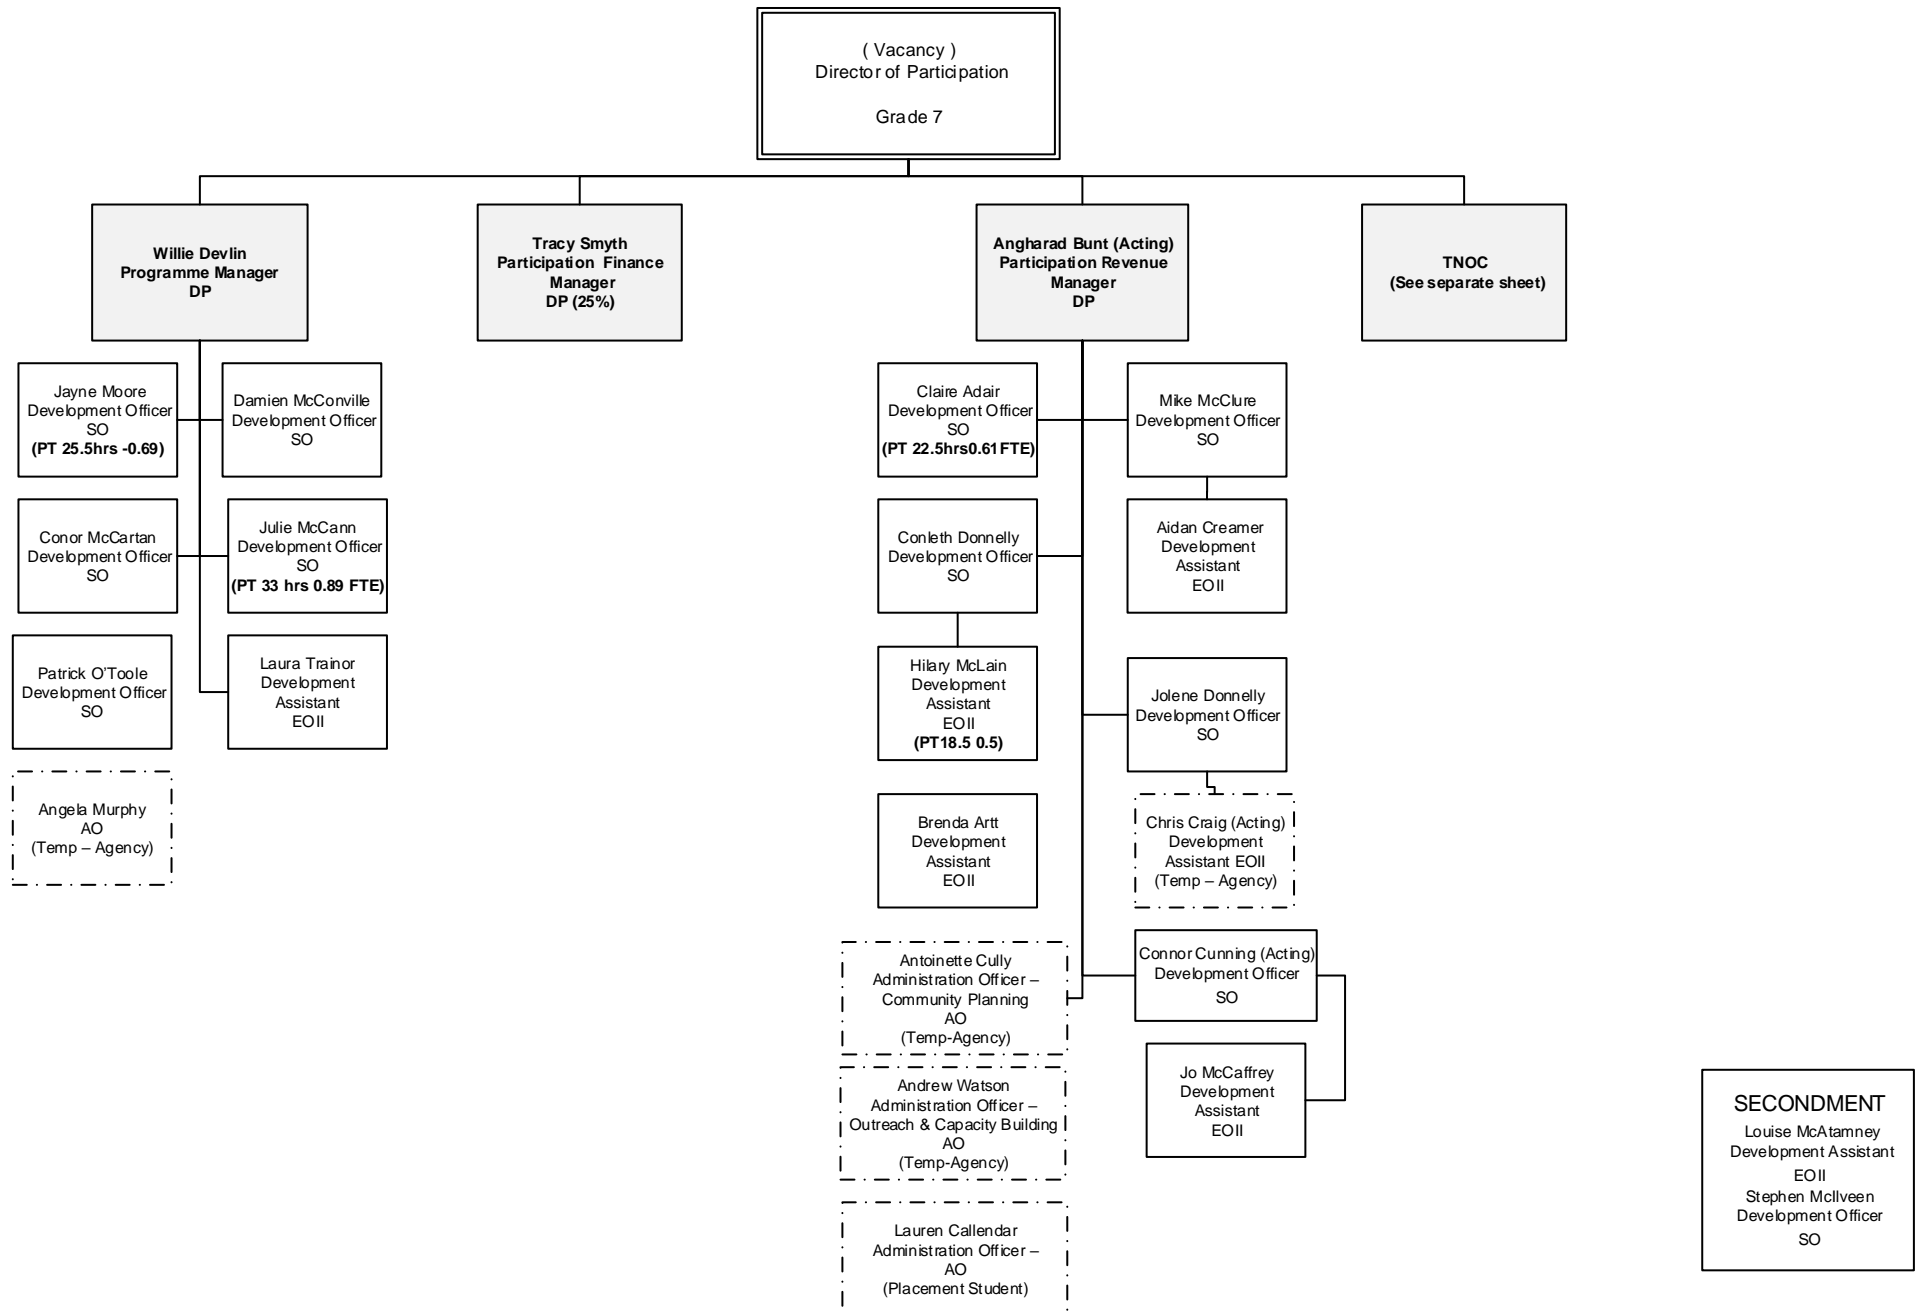

Sport Northern Ireland Structure

Finance & Governance & Human Resources

Participation & Facilities

Performance

Sports Northern Ireland Sports Institute

Tollymore National Outdoor Centre