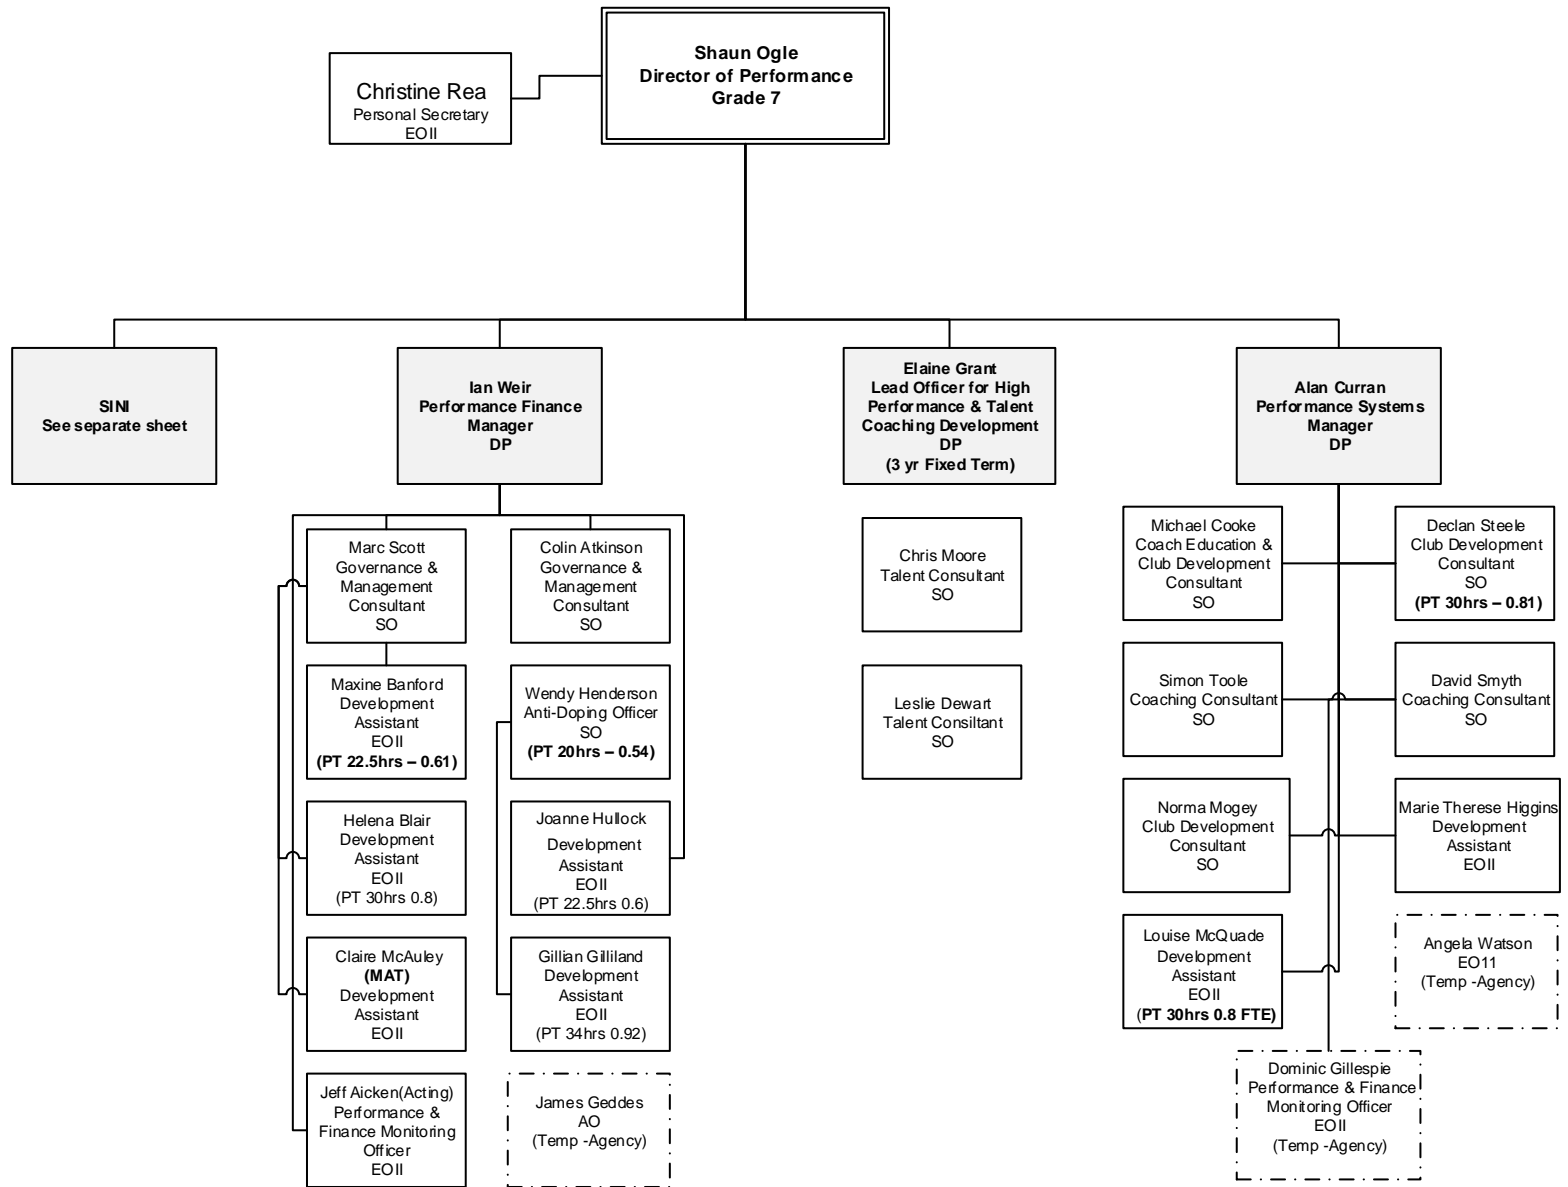

Sport Northern Ireland Structure

Finance & Governance & Human Resources

Participation & Facilities

Performance

Sports Northern Ireland Sports Institute

Tollymore National Outdoor Centre